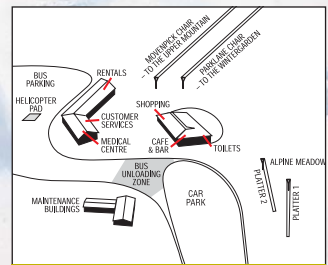

## TRAILS

- 1 Alpine Meadow Beginner Area
- 2 Clarry's Track
- 3 Wintergarden Beginner Area
- 4 Home Run
- 5 Boneyard
- 6 Blyth Flat
- 7 Bypass Trails
- 8 Show Off
- 9 Lower Freeway
- 10 The Terrace
- 11 Upper Freeway
- 12 Yahoo
- 13 Whynot
- 14 Bread Run
- 15 Main Trunk
- 16 Branch Line
- 17 Vertigo
- 18 Big Bowl
- 19 Little Bowl
- 20 High Traverse
- 21 4th Sister
- 22 1st Sister
- 23 Once Only
- 24 Cinch
- 25 Blackburn
- 26 Amphitheatre
- 27 Triangle
- 28 Muzzazone
- 29 Hamilton's Face
- 30 Clarkes Mistake
- 31 Blackhand
- 32 Snowbird
- 33 Elevator Shaft
- 34 Raceline
- 35 Slider
- 36 Organ Pipes
- 37 Layback
- 38 ♦♦ Mangawhero Chutes
- 39 ♦♦ Mungateitei Cirque
- 40 ♦♦ Tardis Chutes
- 41 ♦♦ Black and White Chute
- 42 ♦♦ Clay's Chutes

Turoa Plaza amenities map