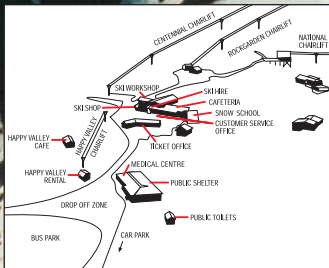

# Whakapapa

TE HEU HEU

PARETETAITONGA

-  First Aid
-  Bar
-  Information
-  Toilets
-  Ticket Sales
-  Ski School
-  Food
-  Parking
-  Snowmaking

## TRAILS

- 1 Happy Valley Beginner Area
- 2 Hut Flat Beginner Area
- 3 Pinnacles Platters Beginner Area
- 4 Christies
- 5 Rockgarden
- 6 Tennant's Valley
- 7 Tennant's Ridge
- 8 Home Run
- 9 Murphie's Schuss
- 10 Downhill Easy
- 11 Gomie Bowl
- 12 T1
- 13 Riviera Paradise
- 14 Venom
- 15 Milk Run
- 16 Turner's Gully
- 17 Dreamer
- 18 Turn Pipe
- 19 Three Pin Ridge
- 20 Twin Rocks
- 21 Twin Rocks
- 22 S Bend
- 23 Cornice Bowl
- 24 Delta Trail
- 25 Traverse of Fear
- 26 The Gut
- 27 Knoll Face
- 28 Cut Back
- 29 Turtle Run
- 30 Shirt Front
- 31 Valley Traverse
- 32 Valley Highway
- 33 Bilbo
- 34 Gollum
- 35 Pinnacle Valley
- 36 K Road
- 37 Valley Exit
- 38 The Terraces
- 39 Nose Dive
- 40 The Staircase (skiers right)
- 41 The Staircase (skiers left)
- 42 Honeymoon Valley
- 43 Pinnacles Traverse
- 44 Front Stage
- 45 Back Stage
- 46 Grand Gully
- 47 Broken Leg Gully
- 48 Couloirs
- 49 The Waterfalls
- 50 High Traverse
- 51 McKenzie's Mistake
- 52 The Chimney
- 53 Yankee Face (exit to Hut Flat)
- 54 Yankee Face
- 55 Steve's Bowl
- 56 Aeroplane Gully
- 57 Yankee Slalom
- 58 Amphitheatre
- 59 Wizards
- 60 Back Magic
- 61 Stebbings
- 62 Screamer
- 63 Haensli Face

## LIFTS

- A\* Far West T Bar
- B\* West Ridge Chair
- C National Chair
- D Happy Valley Chair
- E Double Happy Chair
- F Happy Valley Platter 1
- G Happy Valley Platter 2
- H Rockgarden Chair
- I Hut Flat Rope Tow
- J Centennial Chair
- K Waterfall Express Chair
- L Waterfall T Bar
- M Knoll Ridge T Bar
- N Valley T Bar

Top of the Bruce amenities map